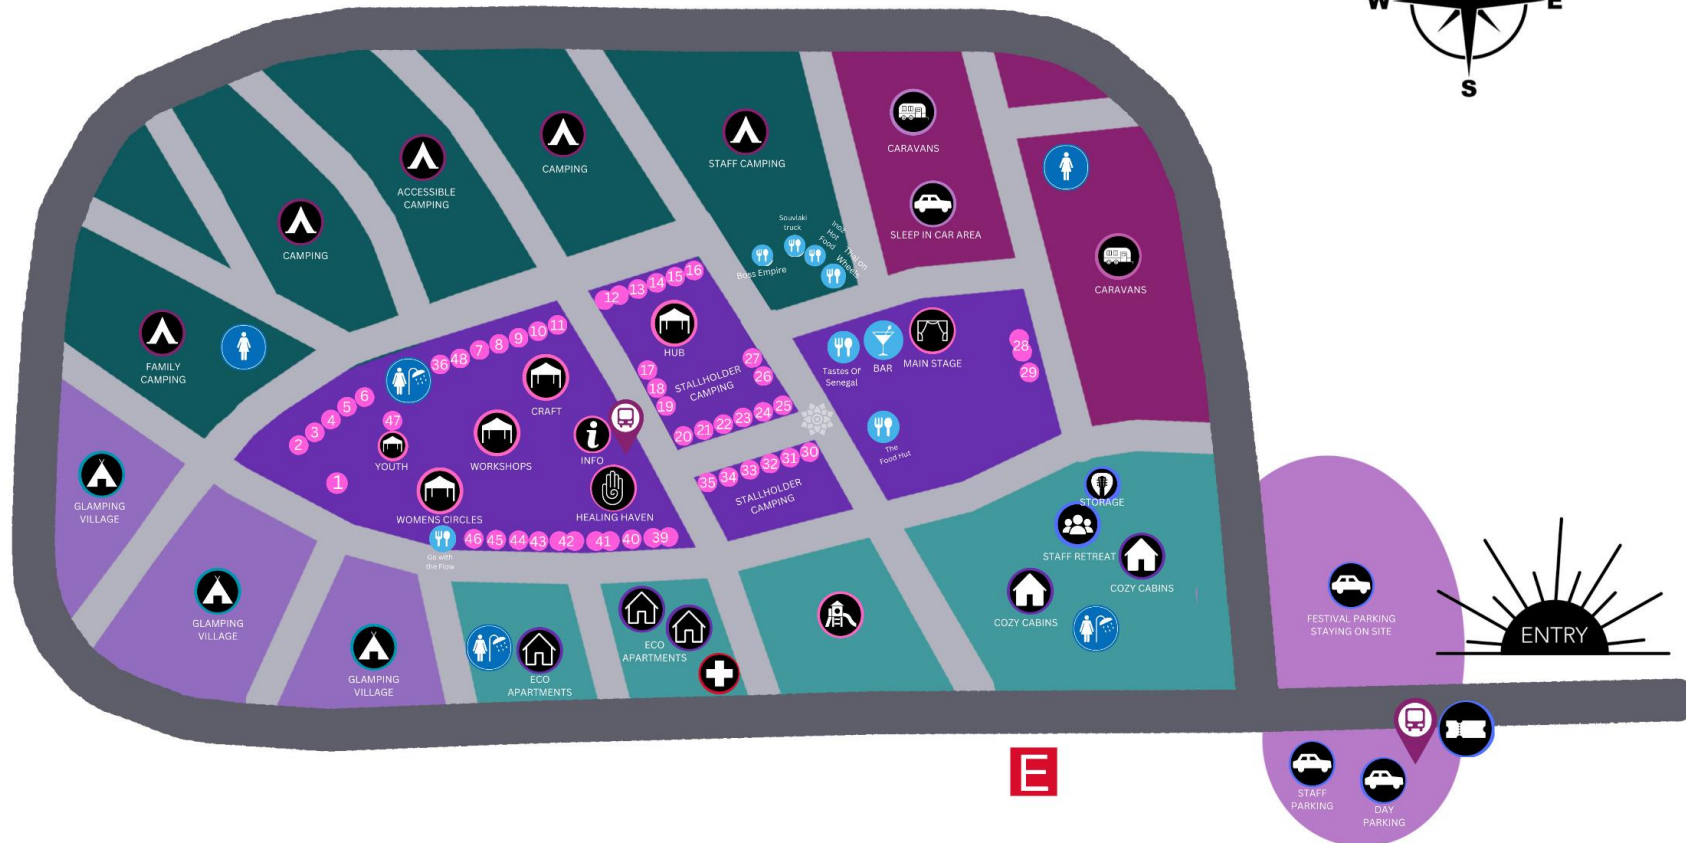

# bohemian summer festival

TO DAYLESFORD

PHOENIX PARK, 5623 GEELONG ROAD, BALLAN VIC 3342

- |  |              |  |                 |  |               |  |                         |  |             |
|--|--------------|--|-----------------|--|---------------|--|-------------------------|--|-------------|
|  | INFO         |  | TOILETS/SHOWERS |  | MAIN STAGE    |  | WORKSHOPS               |  | CAMPING     |
|  | TICKET CHECK |  | PLAYGROUND      |  | FOOD VANS     |  | HEALING HAVEN           |  | GLAMPING    |
|  | PARKING      |  | BUGGY STOP      |  | MARKET STALLS |  | STAFF RETREAT           |  | COZY CABINS |
|  | FIRST AID    |  |                 |  | BAR           |  | EMERGENCY Assembly Area |  | APARTMENTS  |
|  |              |  |                 |  |               |  |                         |  | CARAVANS    |

\*\*\* MAP SUBJECT TO CHANGE